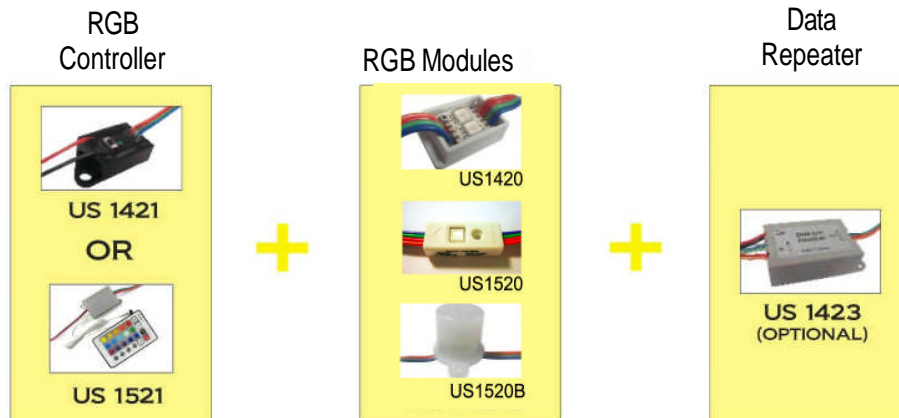

JAZZ SERIES

Vibrant, Full Color RGB Systems

JAZZ LITE RGB SYSTEM COMPONENTS

SYSTEM CONFIGURATION

SYSTEM FEATURES

RGB mini controller US1421 controls up to 20 RGB modules. RGB Lite Controller with remote US1521 controls up to 60 RGB modules. A data repeater is added to extend the data signal to another 60 RGB modules.

RGB controller US1421 /US1521 sends data signals to the entire RGB system, and not individual modules. To address individual or a string of modules, you will need our advance RGB systems: JAZZ Standard or JAZZ Ultra.

US1421 (RGB mini controller) comes with 6 pre-programmed color changing effects.

US1521 (RGB Lite controller) comes with 16 fixed colors and 4 changing colors effects. Remote key pad is included which provides additional adjustment for brightness and color changing speed.