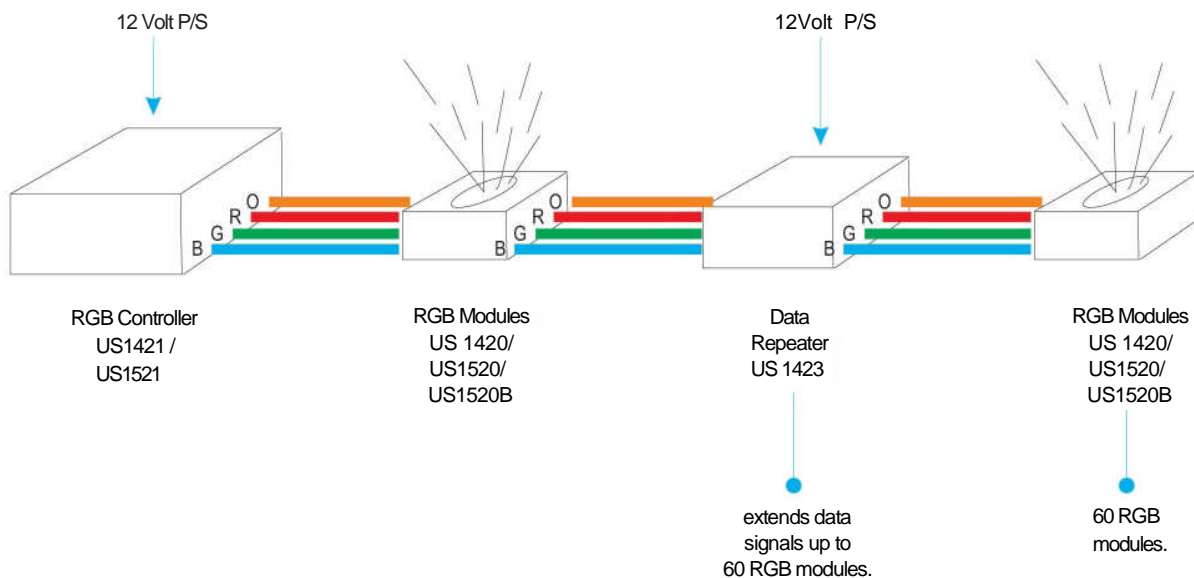

JAZZ SERIES

Vibrant, Full Color RGB Systems

JAZZ LITE RGB SYSTEM COMPONENTS

SYSTEM CONFIGURATION

SYSTEM FEATURES

RGB mini controller US1421 controls up to 20 RGB modules. RGB Lite Controller with remote US1521 controls up to 60 RGB modules. A data repeater is added to extend the data signal to another 60 RGB modules.

RGB controller US1421 /US1521 sends data signals to the entire RGB system, and not individual modules. To address individual or a string of modules, you will need our advance RGB systems: JAZZ Standard or JAZZ Ultra.

US1421 (RGB mini controller) comes with 6 pre-programmed color changing effects.

US1521 (RGB Lite controller) comes with 16 fixed colors and 4 changing colors effects. Remote key pad is included which provides additional adjustment for brightness and color changing speed.